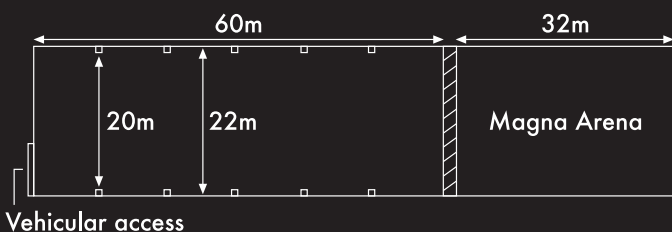

DIMENSIONS:

MAGNA SHEFFIELD ROAD
TEMPLEBOROUGH ROTHERHAM S60 1DX
TEL 01709 720002 FAX 01709 820092
EMAIL EVENTS@MAGNATRUST.CO.UK
WWW.VISITMAGNA.CO.UK