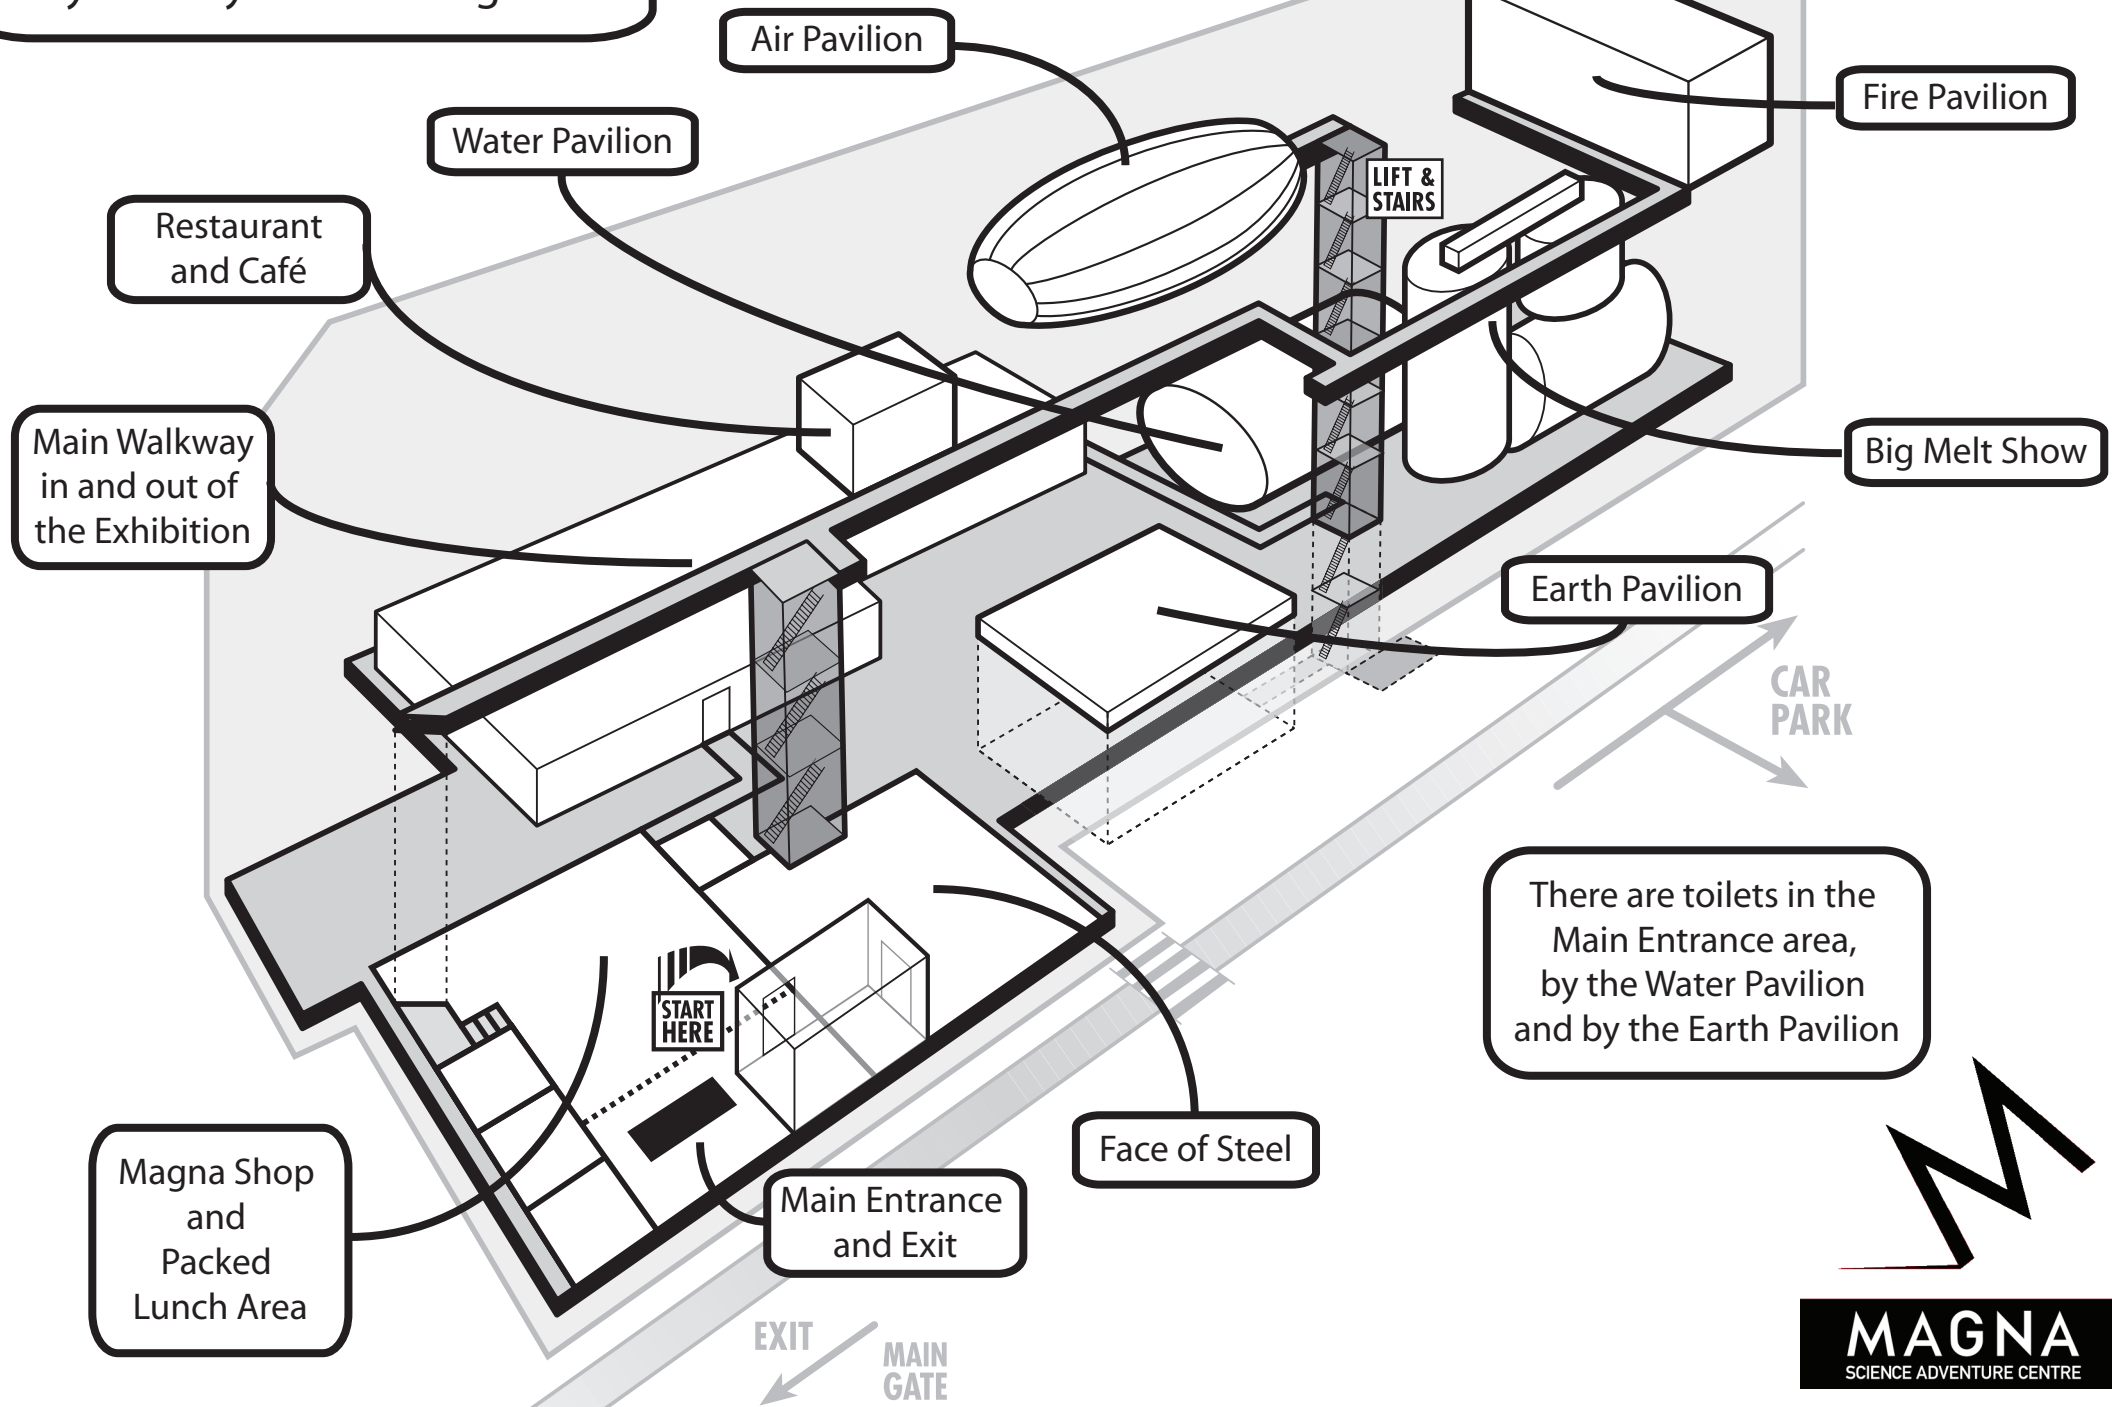

Use this map to help you find your way around Magna

Air Pavilion

Water Pavilion

Restaurant and Café

Main Walkway in and out of the Exhibition

LIFT & STAIRS

Fire Pavilion

Big Melt Show

Earth Pavilion

CAR PARK

There are toilets in the Main Entrance area, by the Water Pavilion and by the Earth Pavilion

Magna Shop and Packed Lunch Area

START HERE

Main Entrance and Exit

Face of Steel

EXIT
MAIN GATE