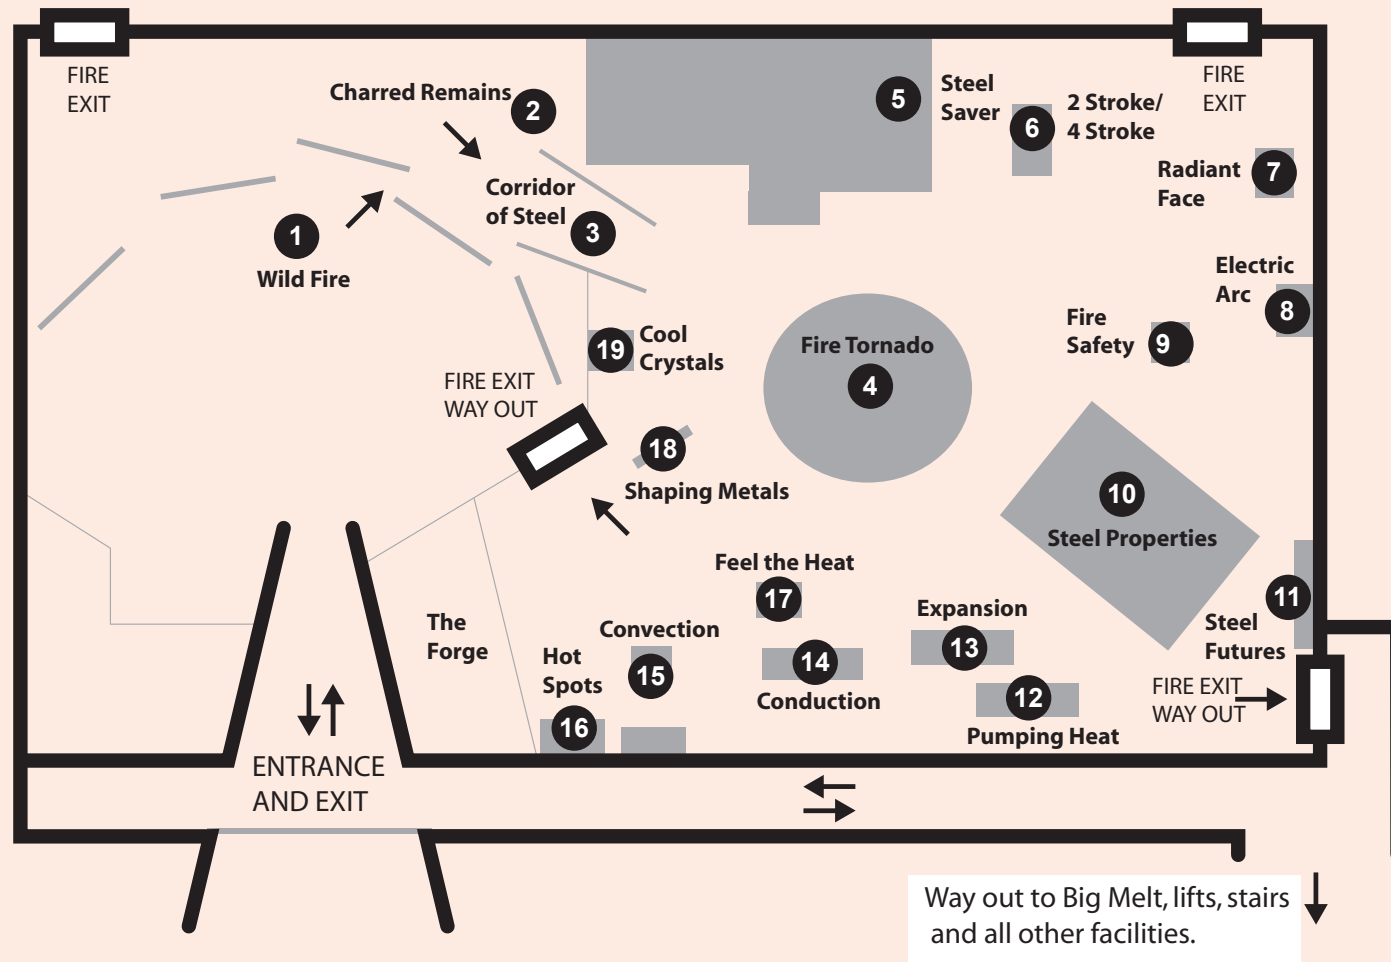

# Fire Pavilion Plan

- |  |  |   |
|--|--|---|
| <p><b>1</b> Wild Fire - a flaming entry experience.</p> <p><b>2</b> Charred Remains - the aftermath of a fire.</p> <p><b>3</b> Corridor of Steel - through the tunnel.</p> <p><b>4</b> Fire Tornado - a twisting pillar of flame .</p> <p><b>5</b> Steel Saver - recycle the scrap, with a crane.</p> <p><b>6</b> 2 Stroke / 4 Stroke - engines in action.</p> <p><b>7</b> Radiant Face - glowing energy transfer.</p> | <p><b>8</b> Electric Arc - spark and melt the metal.</p> <p><b>9</b> Fire Safety - spotting the danger.</p> <p><b>10</b> Steel Properties - a super steel sculpture.</p> <p><b>11</b> Steel Futures - look at the uses of steel.</p> <p><b>12</b> Pumping Heat - keeping the fridge cool.</p> <p><b>13</b> Expansion - heat the wire red hot.</p> <p><b>14</b> Conduction - test the plates with your hands.</p> | <p><b>15</b> Convection - watch the heat rise and shimmer.</p> <p><b>16</b> Hot Spots - make a hot hand print on the wall.</p> <p><b>17</b> Feel the Heat - warm and cool your hands.</p> <p><b>18</b> Shaping Metal - shaping and casting metals.</p> <p><b>19</b> Cool Crystals - melt and freeze the crystals.</p> |
|--|--|---|