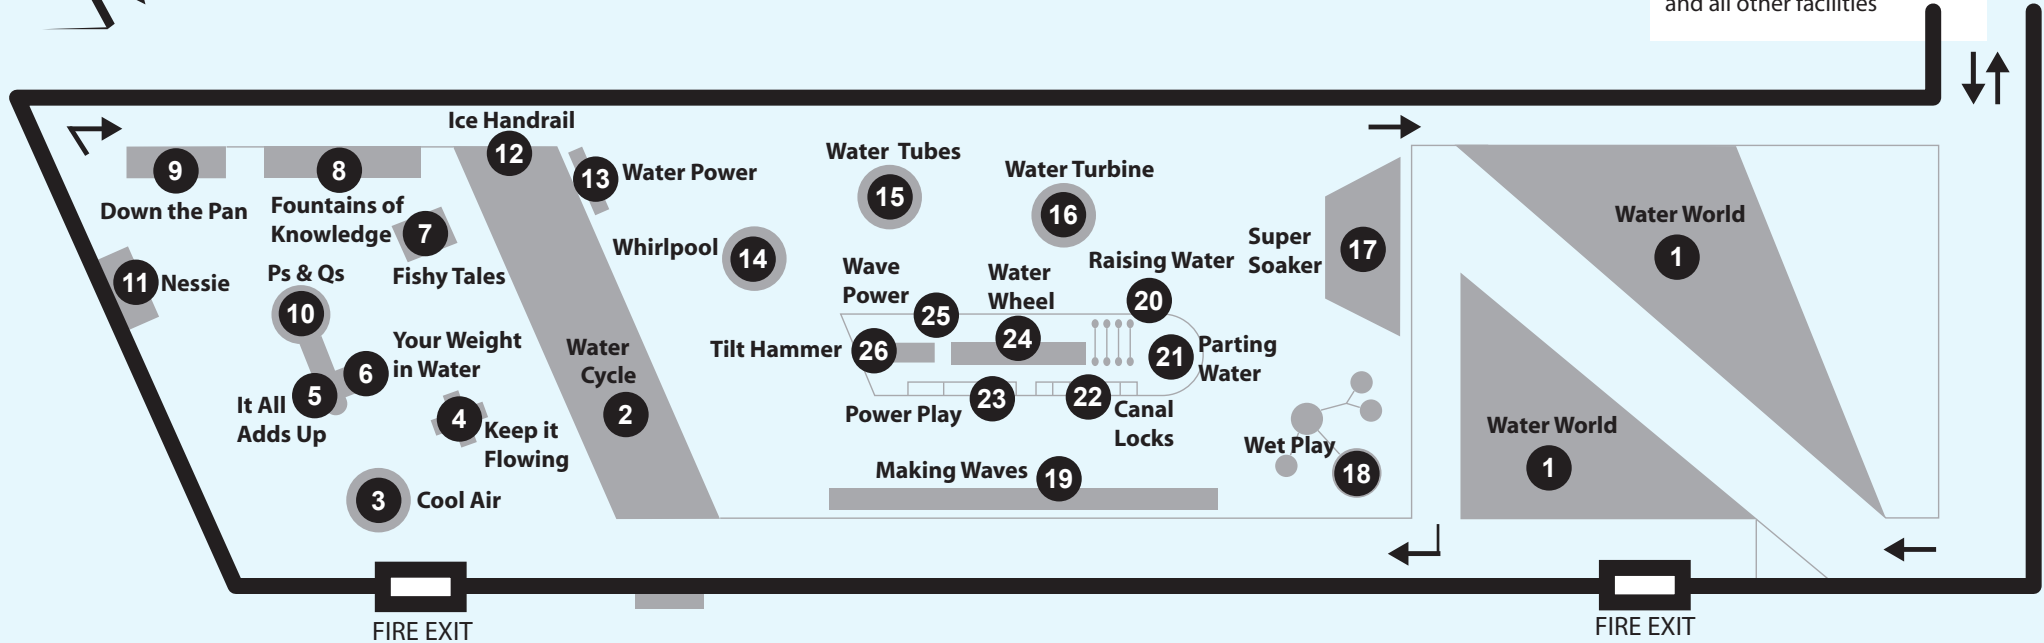

Water Pavilion Plan

Way out to toilets, lifts, stairs and all other facilities

- 1** Water World - stop, look and listen.
- 2** Water Cycle - from the mountains to the sea.
- 3** Cool Air - balance the balls in the air flow.
- 4** Keep it Flowing - the water supply needs to flow.
- 5** It All Adds Up - work out how much water you use.
- 6** Your Weight in Water - find out how much of your body is made of water.
- 7** Fishy Tales - swim upstream like a salmon.
- 8** Fountains of Knowledge - turn the taps and find out how much water it takes....
- 9** Down the Pan - that's more water flushed away.
- 10** Ps & Qs - test your water facts with a quiz.
- 11** Nessie - see the world through fish eyes.
- 12** Ice Handrail - run your fingers along the rail and over the casing of ice.
- 13** Water Power - steel heritage and water.
- 14** Whirlpool - watch the whirlpool form and fade.
- 15** Water Tubes - storing and pumping water.
- 16** Water Turbine - make the blades spin as fast as possible.
- 17** Super Soaker - grab the water cannons and get squirting..
- 18** Wet Play - showers, jets, channels and drains.
- 19** Making Waves - set the waves rippling.
- 20** Raising Water - race your friends to fill the buckets.
- 21** Parting Water - play with the dome of water and release the mist.
- 22** Canal Locks - navigate the boat through the locks.
- 23** Power Play - try turning the water wheels.
- 24** Water Wheel - watch the big wheel spin.
- 25** Wave Power - make waves and generate electricity.
- 26** Tilt Hammer - use the water to power the hammer.