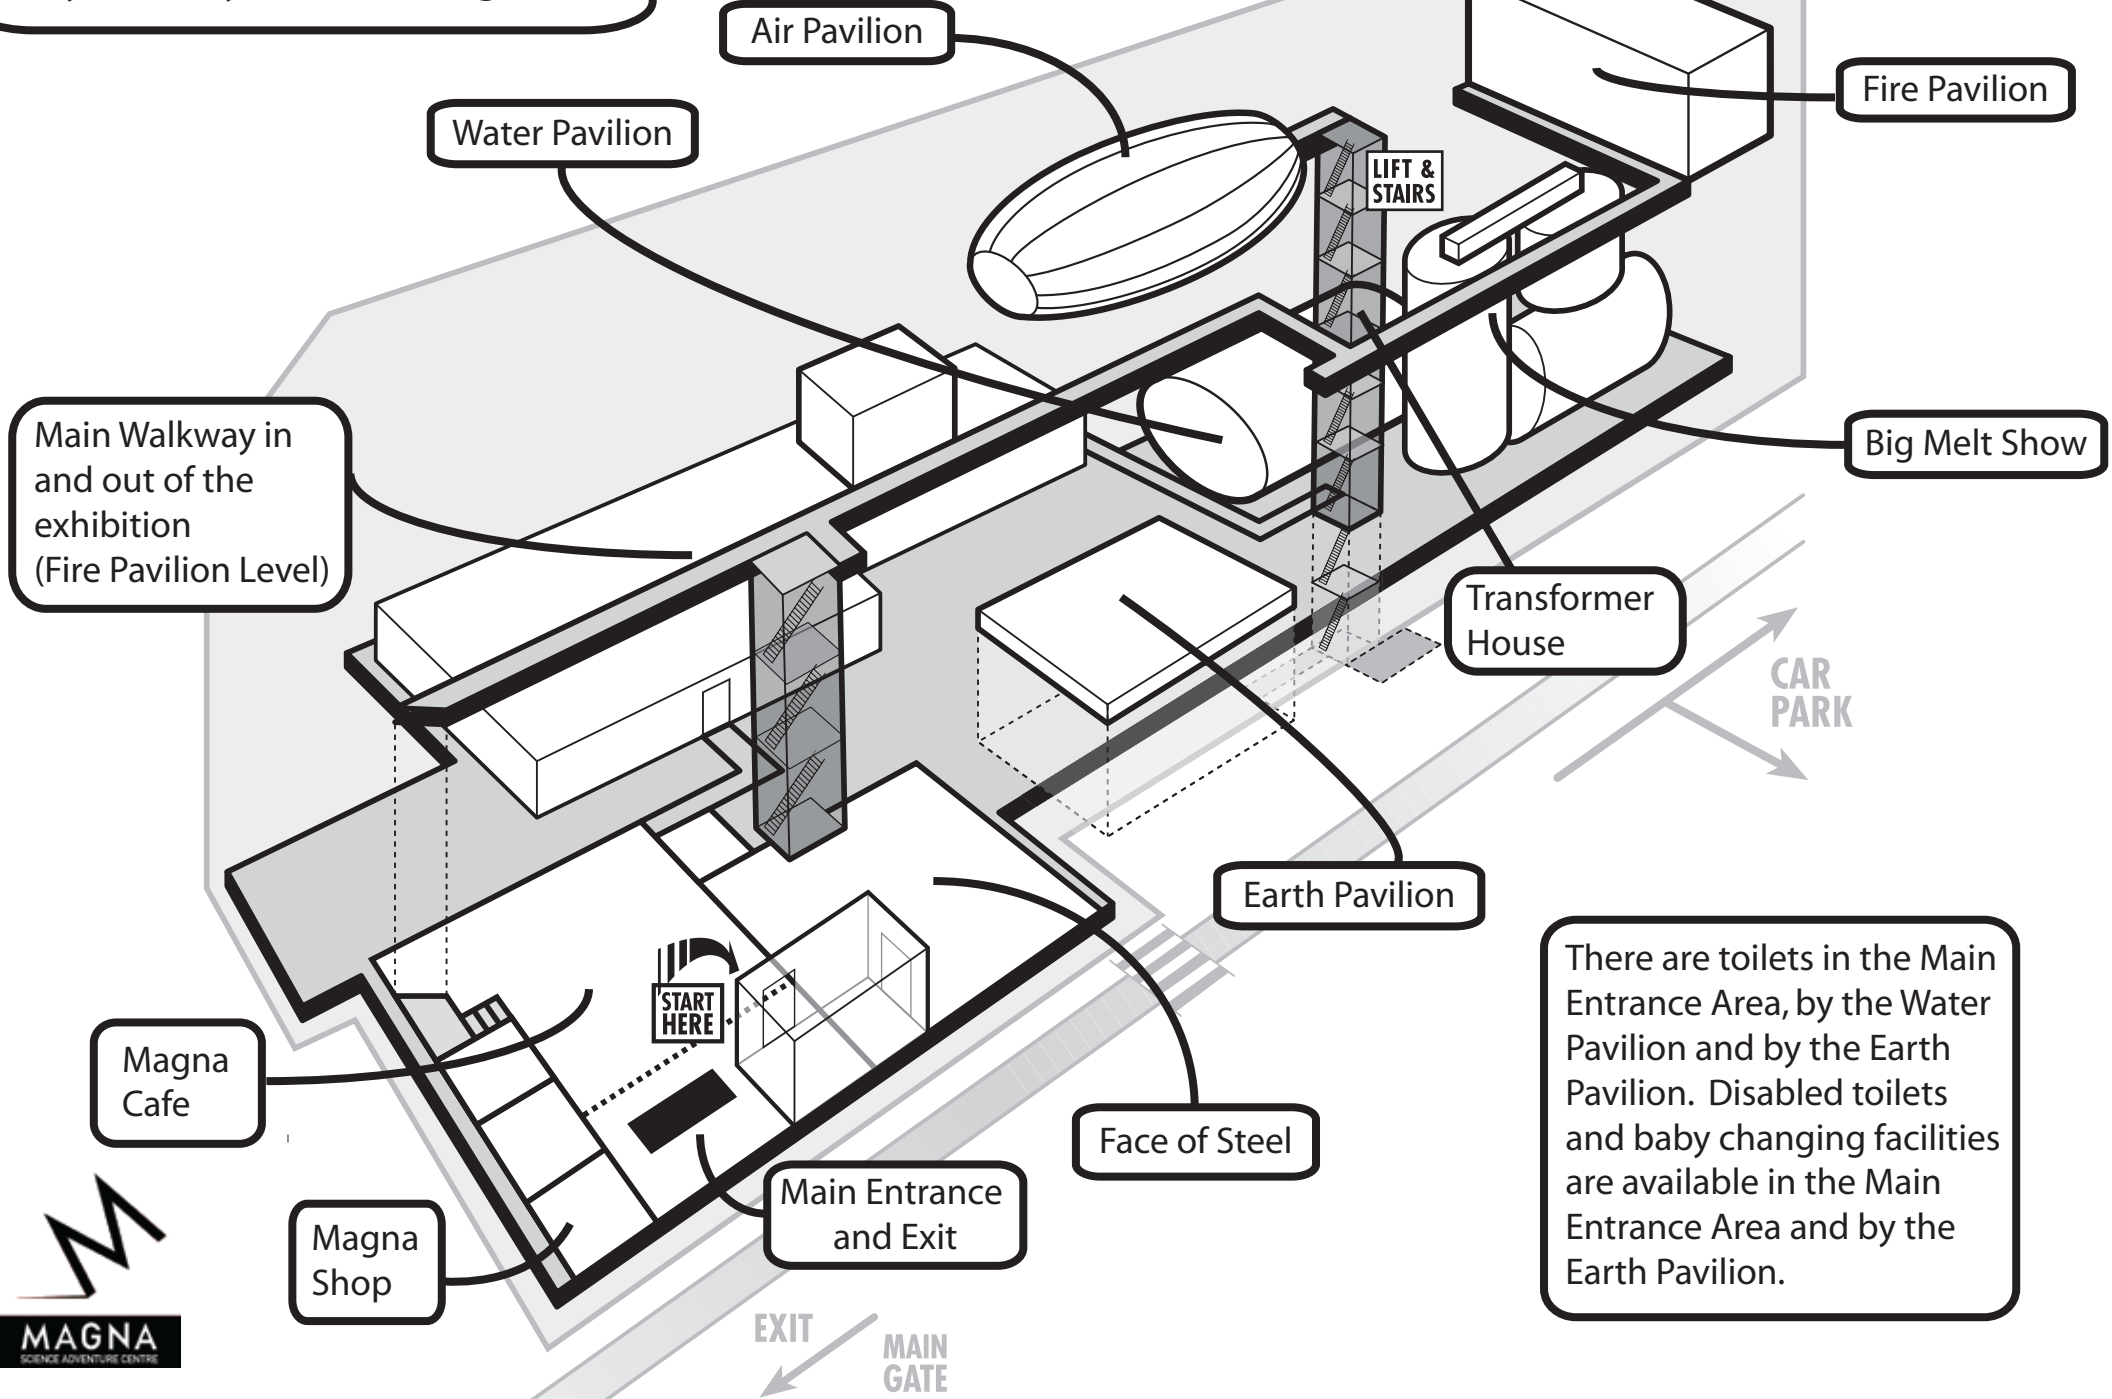

Use this map to help you find your way around Magna

Air Pavilion

Water Pavilion

Fire Pavilion

Main Walkway in and out of the exhibition (Fire Pavilion Level)

Big Melt Show

LIFT & STAIRS

Transformer House

CAR PARK

Earth Pavilion

Magna Cafe

Face of Steel

START HERE

Main Entrance and Exit

Magna Shop

There are toilets in the Main Entrance Area, by the Water Pavilion and by the Earth Pavilion. Disabled toilets and baby changing facilities are available in the Main Entrance Area and by the Earth Pavilion.

EXIT
MAIN GATE