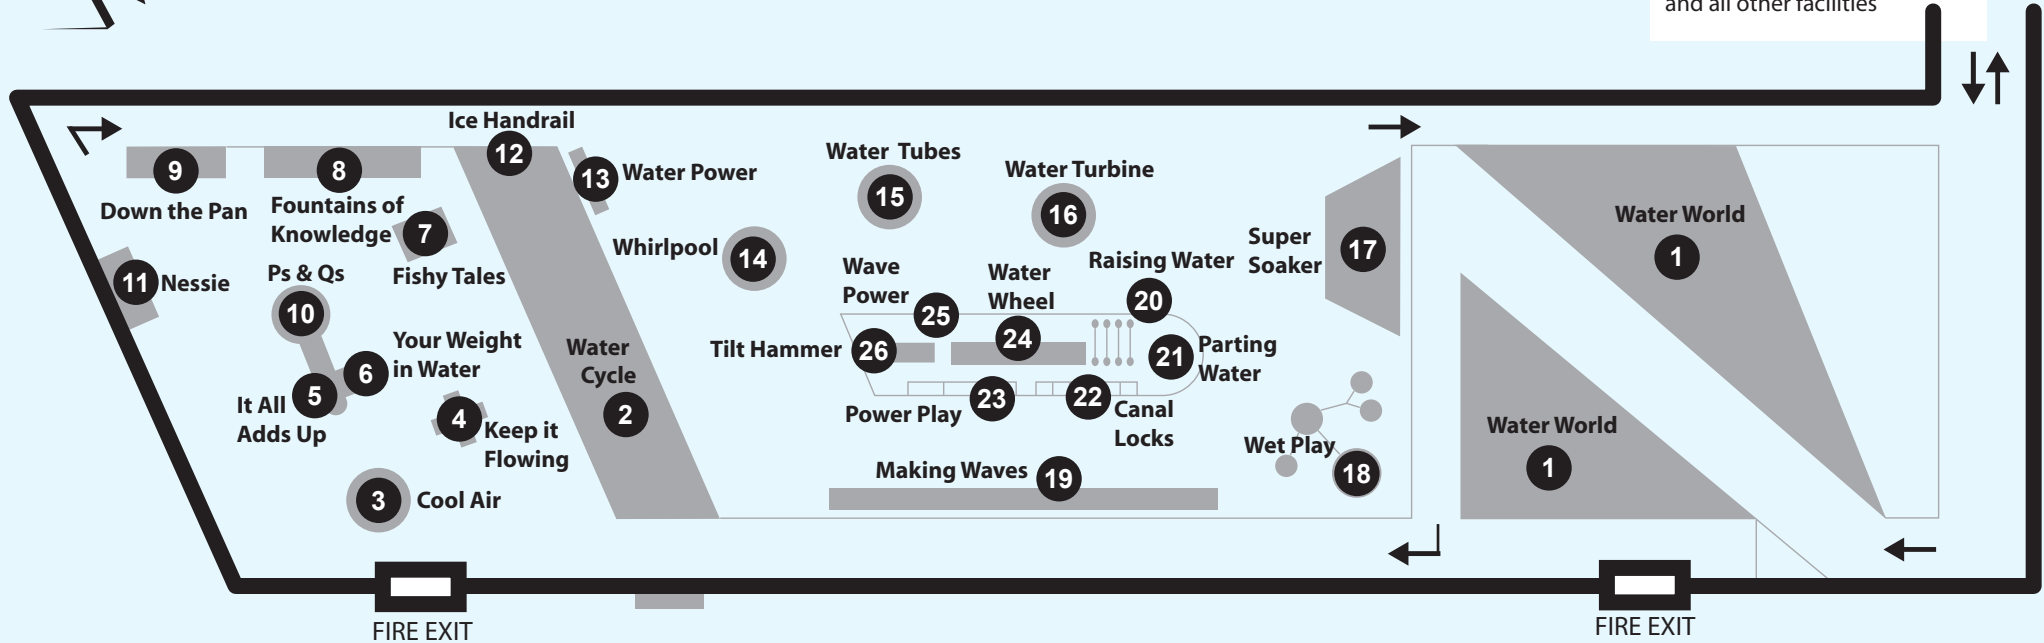

Water Pavilion Plan

Way out to toilets, lifts, stairs and all other facilities

- 1 Water World - stop, look and listen.
- 2 Water Cycle - from the mountains to the sea.
- 3 Cool Air - balance the balls in the air flow.
- 4 Keep it Flowing - the water supply needs to flow.
- 5 It All Adds Up - work out how much water you use.
- 6 Your Weight in Water - find out how much of your body is made of water.
- 7 Fishy Tales - swim upstream like a salmon.
- 8 Fountains of Knowledge - turn the taps and find out how much water it takes....
- 9 Down the Pan - that's more water flushed away.
- 10 Ps & Qs - test your water facts with a quiz.
- 11 Nessie - see the world through fish eyes.
- 12 Ice Handrail - run your fingers along the rail and over the casing of ice.
- 13 Water Power - steel heritage and water.
- 14 Whirlpool - watch the whirlpool form and fade.
- 15 Water Tubes - storing and pumping water.
- 16 Water Turbine - make the blades spin as fast as possible.
- 17 Super Soaker - grab the water cannons and get squirting..
- 18 Wet Play - showers, jets, channels and drains.
- 19 Making Waves - set the waves rippling.
- 20 Raising Water - race your friends to fill the buckets.
- 21 Parting Water - play with the dome of water and release the mist.
- 22 Canal Locks - navigate the boat through the locks.
- 23 Power Play - try turning the water wheels.
- 24 Water Wheel - watch the big wheel spin.
- 25 Wave Power - make waves and generate electricity.
- 26 Tilt Hammer - use the water to power the hammer.